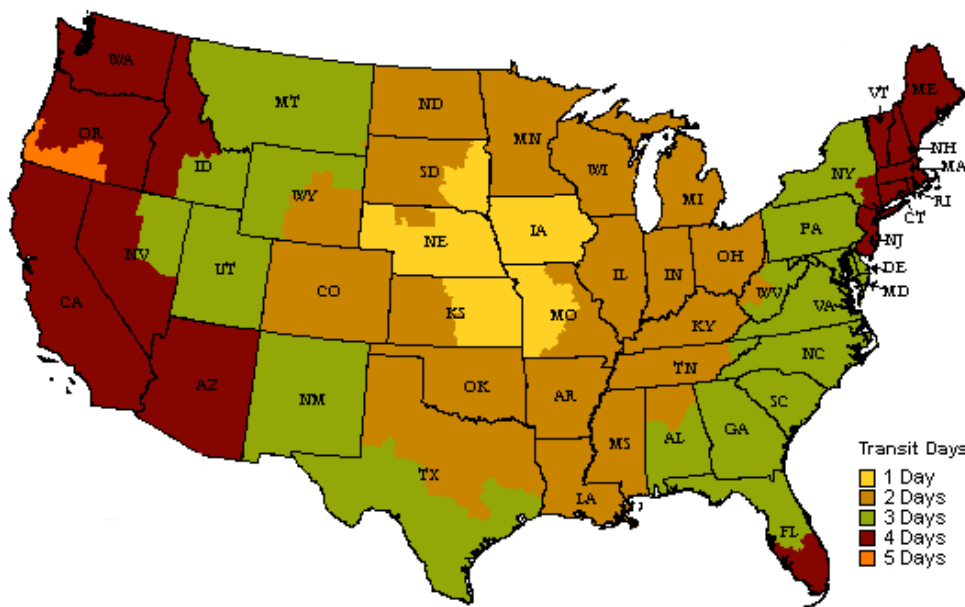

## Ground Transit Times

Transit times are approximate. Most orders ship UPS from our facility in Omaha, NE 68137. We will use our preferred carrier depending on your location, cost and time in transit. If you have a preference in shippers, please specify when you place your order.