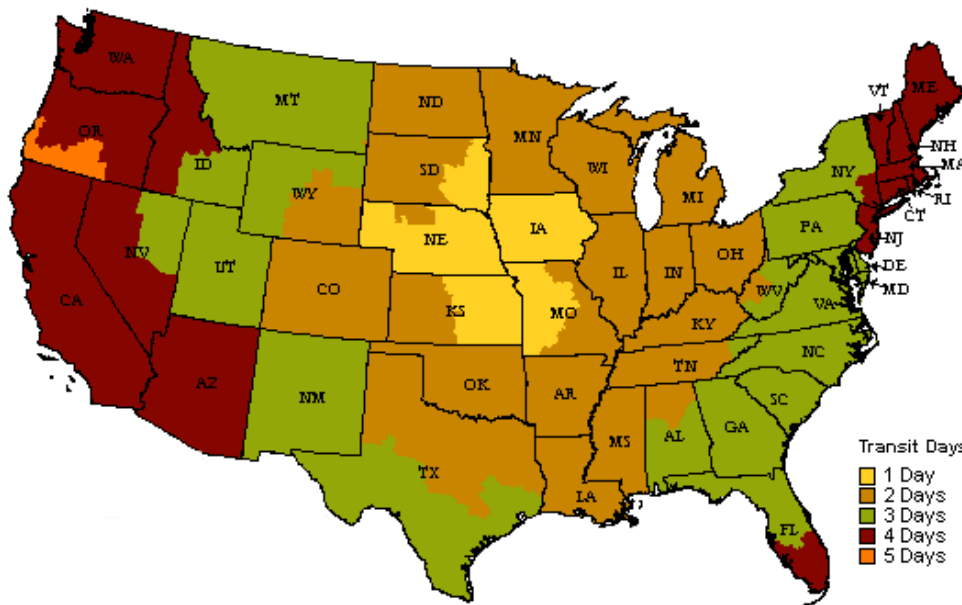

Ground Transit Times

Transit times are approximate. Most orders ship UPS from our facility in Omaha, NE 68137. We will use our preferred carrier depending on your location, cost and time in transit. If you have a preference in shippers, please specify when you place your order.